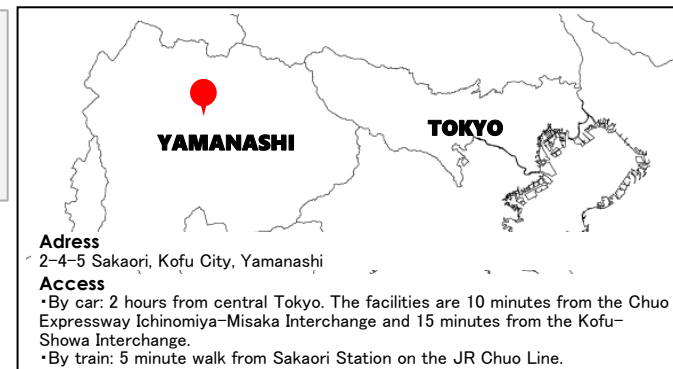

# Yamanashi Gakuin University Sydney Memorial Swimming Pool

## Major facilities

- Official swimming pool certified by Japan Swimming Federation
- 25m pool: 6 lanes /indoor

### Address

2-4-5 Sakaori, Kofu City, Yamanashi

### Access

- By car: 2 hours from central Tokyo. The facilities are 10 minutes from the Chuo Expressway Ichinomiya-Misaka Interchange and 15 minutes from the Kofu-Showa Interchange.
- By train: 5 minute walk from Sakaori Station on the JR Chuo Line.