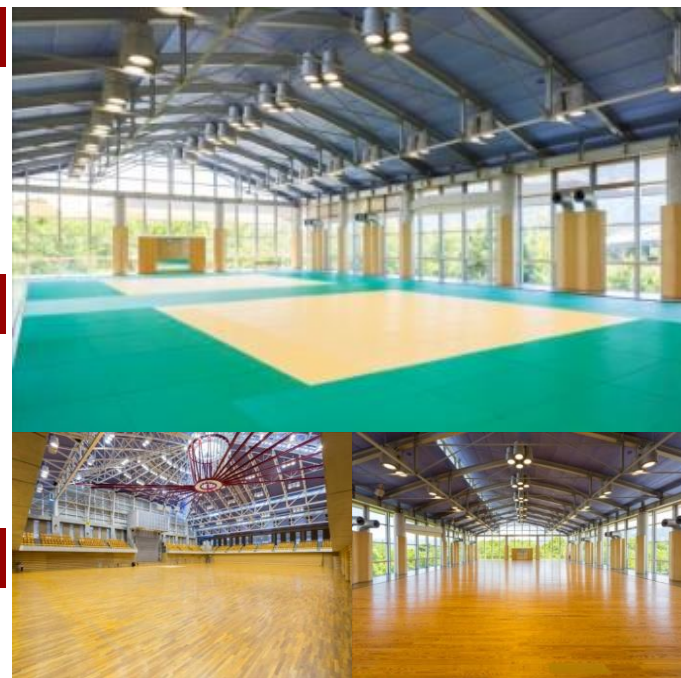

Kose Sports Park Martial Arts Stadium

Major facilities

- Arena (53.1m x 37.5m, 6 Judo and Kendo fields)
- 1st martial arts field (17.7m x 30.0m, 2 Kendo fields)
- 2nd martial arts field (17.7m x 30.0m, 2 Judo fields)
- Gym (11.8m x 33.0m)
- Kyudo dojo (close-range shooting: 28m, 12 people, long-distance shooting: 60m, 6 people)
- Sumo arena (1 dohyo ring, 4 outside dohyo rings)

Additional facilities

- Air conditioning, conference room, locker room, shower facility
- Capacity: 2,864 seats in martial arts stadium arena (fixed seat: 1,424 seats, movable seat: 1,440 seats)

Nearby available facilities

- Other facilities in Kose Sports Park are available for use (athletic field, gymnasium, swimming pool, etc.)

- This facility is well-equipped to accommodate national and international-level competitions such as Judo and Karate and so on.
- Various national sports games were held.
- The spring mechanism qualified for competition use is built into the flooring of the first martial arts field(Kendo or Karate) and the second one (Judo).
- The whole building is equipped with air-conditioners.
- The large gym in the martial arts stadium is well-equipped. (389.4 m²)
- Gym (389.4 m², training equipment: treadmill-15, aerobike-12, weight training machine-42, and free weights)
- The external design of this building was inspired by the shape of Japanese traditional armor helmet.
- It is possible to use the other equipment within this integrated sports park, such as Gymnasium, swimming pool, athletic field and indoor running course, which are all spacious and state of the art.
- Located in Kofu urban area, there is nearby the convenient facilities such as a supermarket and hospital and so on.