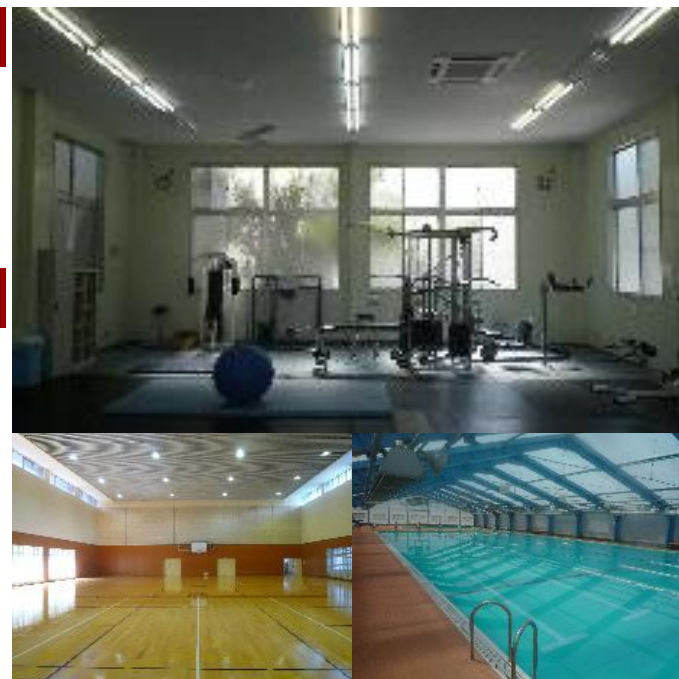

Yamanashi City Makioka B&G Kaiyo Center (Training Gym)

Major facilities

- Training Gym: 130.5m²
6 weightlifting spots,
At most 8 spaces available for training, during matches, this area is mostly used for warming up.
- If the game is taking place, the gymnasium (temporarily reinforced) can be used.

Additional facilities

- Bathing facilities 104.33m² (two tubs for men and women), changing rooms and shower facilities, conference room (for first-aid treatment and for trainers)
- Gymnasium 726.15m² (30.9m × 23.5m: one basketball court, two volleyball courts, 3 badminton courts)
- Martial Arts stadium 456.3m² (29.25m × 15.6m: one judo space, one kendo space)
- Indoor pools 833.1m² (45.65 × 18.25m: main pool 25m × 13m (6 lanes, water depth 1.1~1.2m) secondary pool 10m × 6m (water depth 0.5~0.6m))

- This is a combined physical educational facility, located in Makioka town at an altitude of 450m and surrounded by rich nature. Aside from the gym, it is equipped with pools, a gymnasium, dojo, bath facilities and so on.
- The gymnasium, the martial arts field, and training gym were all refurbished in July 2016.
- So far, the facility has been used for many weightlifting camps, for national amateur teams, prefectural representatives, high school students and so on.
- The gym is fully equipped with air conditioning, and it is suitable for training for weightlifting competition.
- There is a set of international-standard barbells available, and according to need it is possible to prepare more.
- It is possible to have an integrated training session by incorporating the gymnasium, the on-site pool for cooldown, the onsen (hot spring) facilities with water flowing freely from the source, and so on.
- Also, the conference room can be used for a variety of purposes, for example, as a rest area.