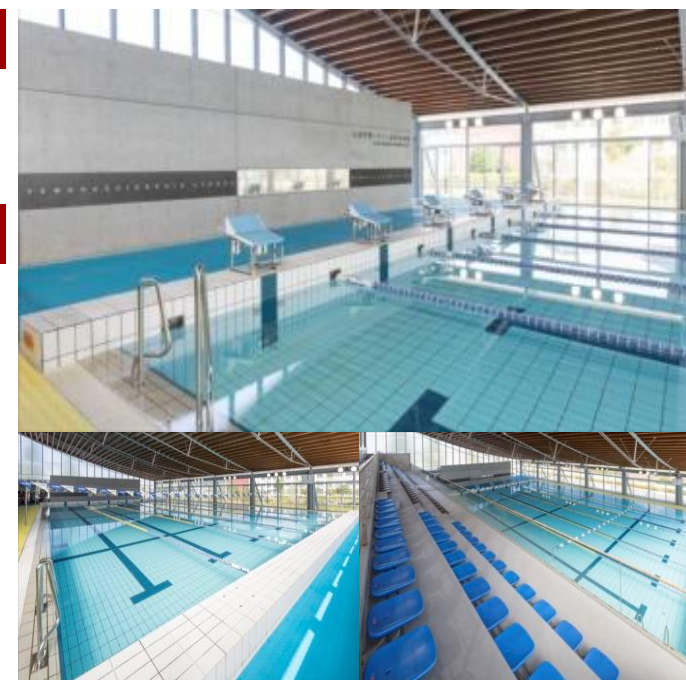

Yamanashi Gakuin University Sydney Memorial Swimming

Major facilities

- Official swimming pool certified by Japan Swimming Federation
- 25m pool: 6 lanes /indoor

Nearby available facilities

- College Sports Center (gym, training room (capacity: 150 people))
- Gymnasium, athletic field

- It is a short-course indoor swimming pool with the electronic measuring instrument.
- A width of a lane is 2 meters.
- At the laboratory and the training room in the building, athletes can receive physical and psychological support using the latest information collecting system.
- Yamanashi Gakuin University has various sports facilities on campus and available for comprehensive training.
- Located in central Kofu, there is nearby the convenient facilities such as a supermarket and hospital and so on.